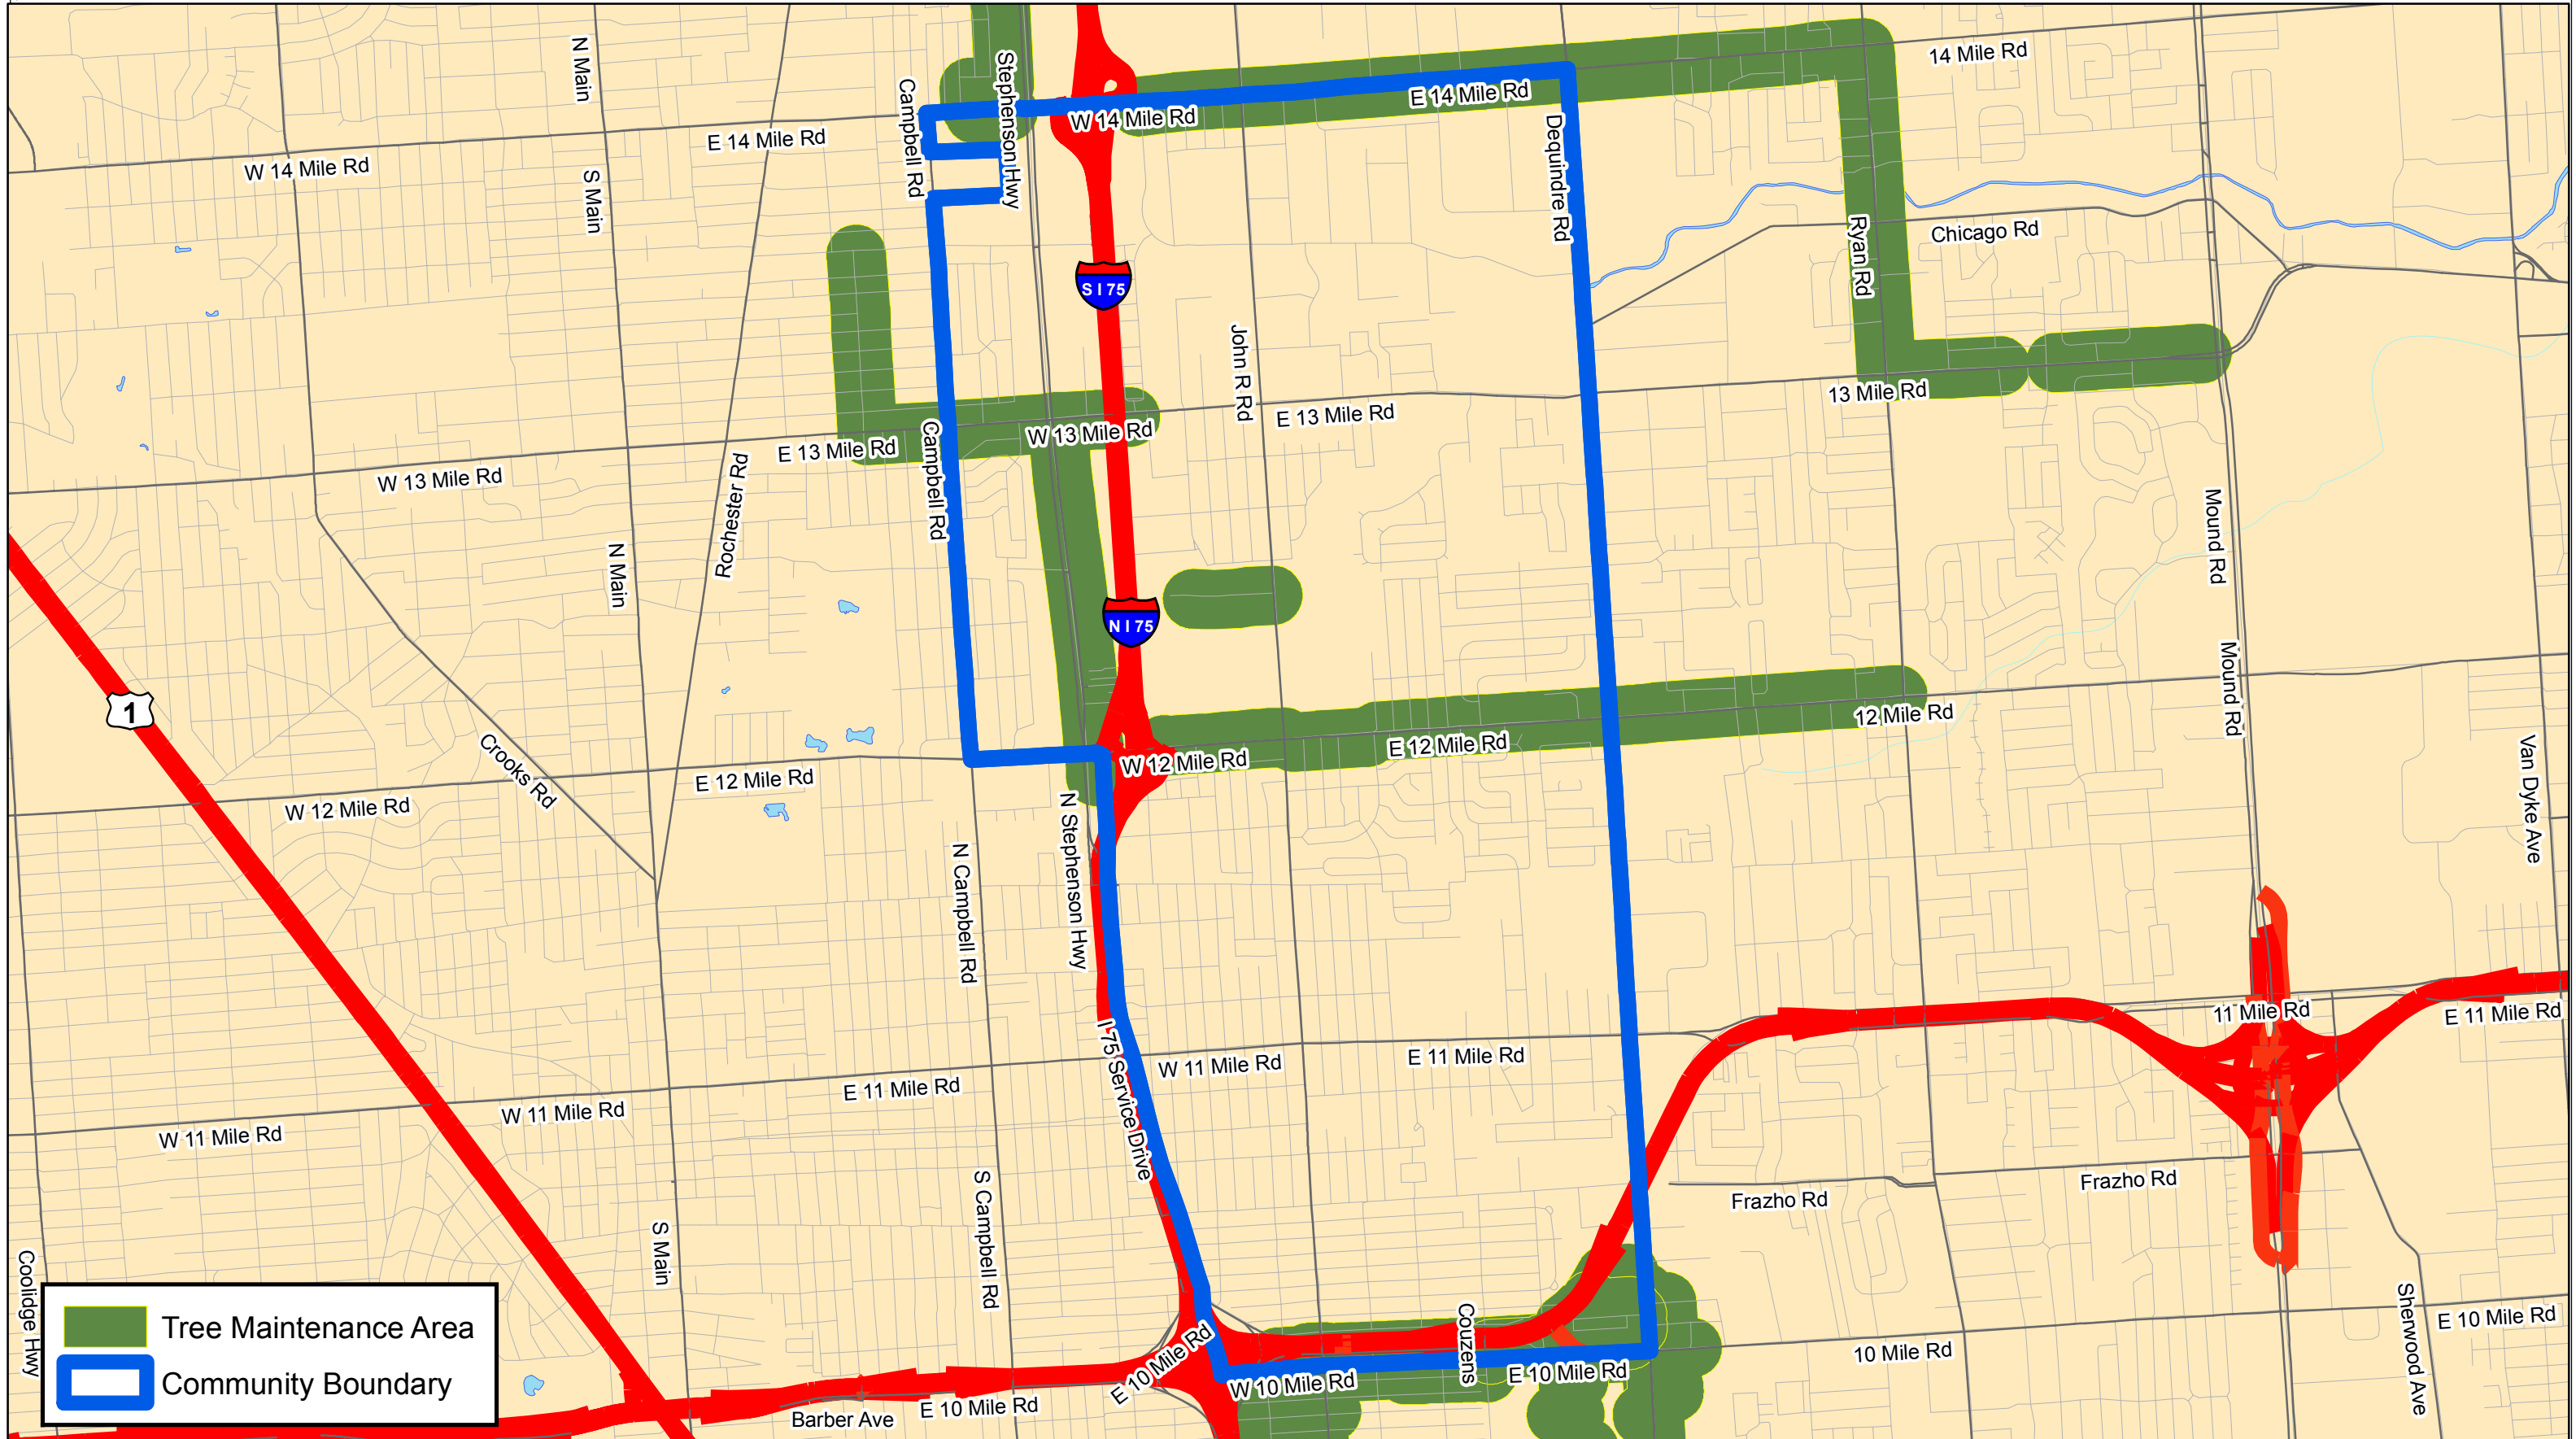

# 2019 Tree Trim Maintenance Program Madison Heights

	Tree Maintenance Area
	Community Boundary

- Two-thirds of the time DTE Energy customers spend without power is due to trees.
- Tree trimming is an industry-wide solution to prevent outages. DTE Energy follows industry best practice and standards for tree trimming.
- DTE Energy works collaboratively with customers every step of the way to address their concerns before we begin work.

Please note: During 2019, DTE is planning to trim trees within the area shaded green. Additional tree work may be necessary based on circuit performance to improve reliability. Severe weather, or other circumstances may change the timing and extent of the work performed.